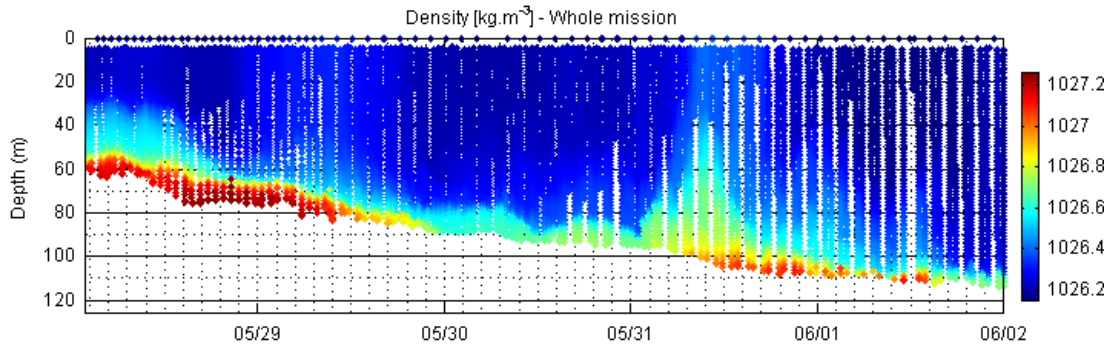

## Spencer Gulf, Density, May 28 – June 2 2015

## Kimberley WA, Density, May 21 – June 2