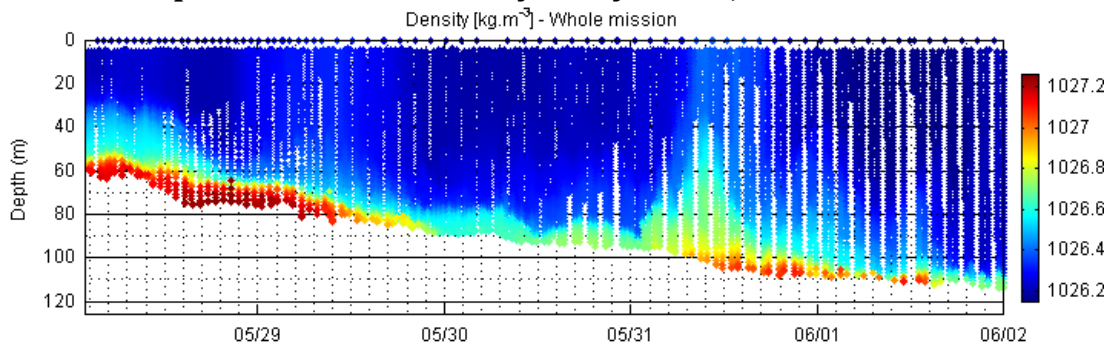

Spencer Gulf, Density, May 28 – June 2 2015

Kimberley WA, Density, May 21 – June 2